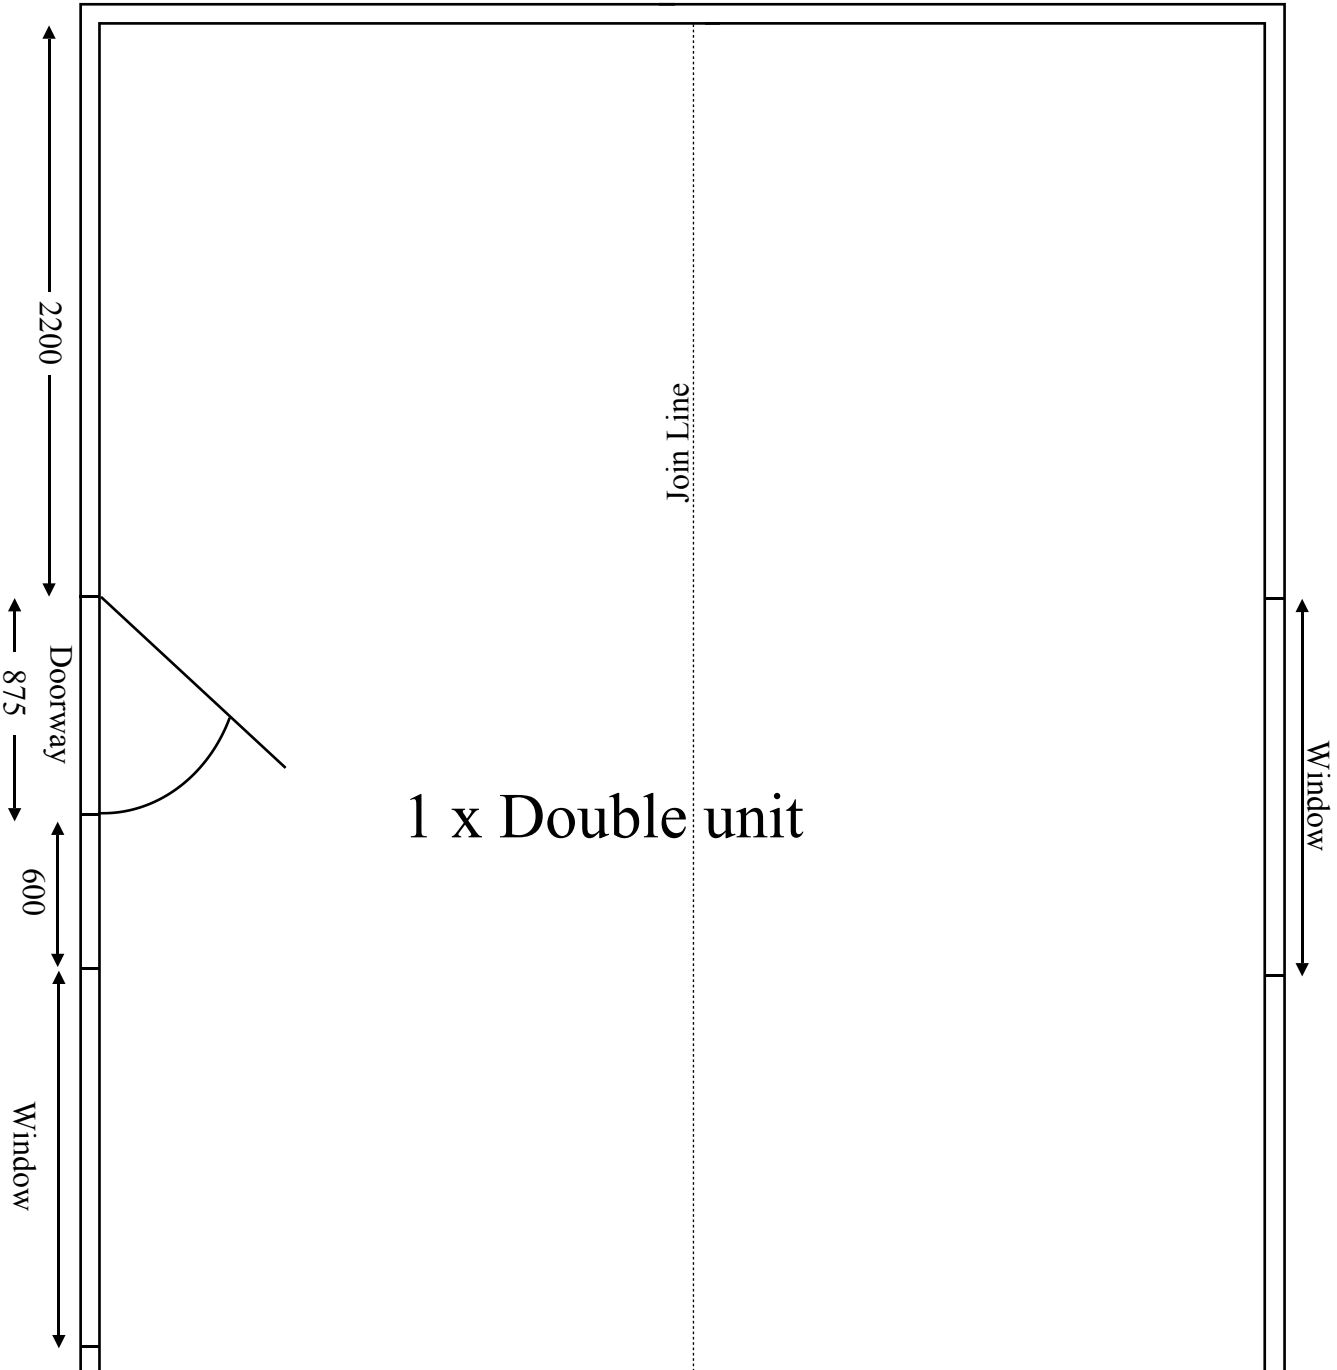

# Basic unit

1 x Double unit

Join Line

2200

Doorway

875

600

Window

Window